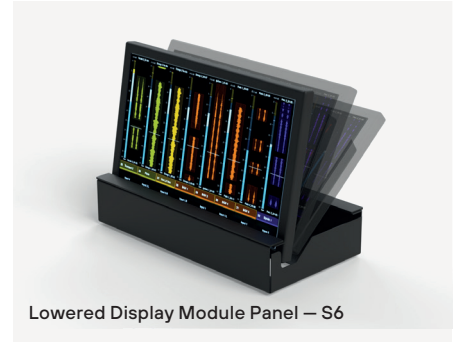

INTEGRATED S6 MODULE PANELS

SF0036-SF0041

Tablet Tray Panel, Small

DAD MOM Panel, Small

Desktop Enclosure – S4 and S6

Tablet Tray Panel, Large

DAD MOM Panel, Large

Lowered Display Module Panel – S6

Integrated S6 Module Panels have been specially designed to house a range of accessories. They offer useful access to equipment within the control surface.

Model	Size	Cat.No
Tablet Panel	Small	SF0036
Tablet Panel	Large	SF0037
DAD MOM Panel	Small	SF0038
DAD MOM Panel	Large	SF0039
Desktop Enclosure	One size	SF0040
Lowered Display Module Panel	One size	SF0041