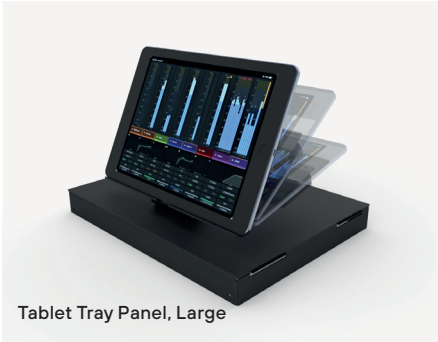

INTEGRATED S6 MODULE PANELS

SF0036-SF0041

Tablet Tray Panel, Small

DAD MOM Panel, Small

Desktop Enclosure – S4 and S6

Tablet Tray Panel, Large

DAD MOM Panel, Large

Lowered Display Module Panel – S6

Integrated S6 Module Panels have been specially designed to house a range of accessories. They offer useful access to equipment within the control surface.

Model	Size	Cat.No
Tablet Panel	Small	SF0036
Tablet Panel	Large	SF0037
DAD MOM Panel	Small	SF0038
DAD MOM Panel	Large	SF0039
Desktop Enclosure	One size	SF0040
Lowered Display Module Panel	One size	SF0041